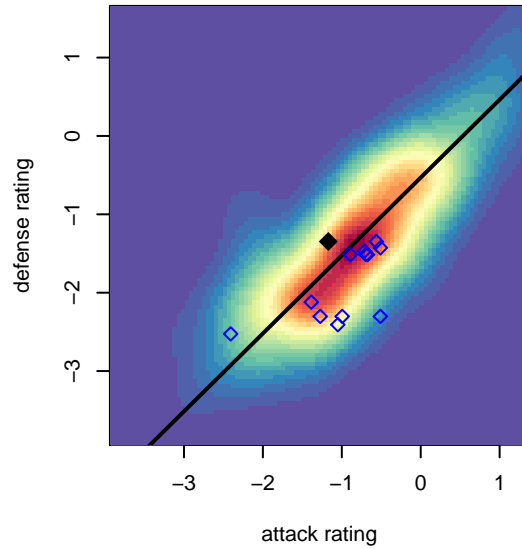

**attack and defense rating
relative to others at age
and all opponents in last 13 months**