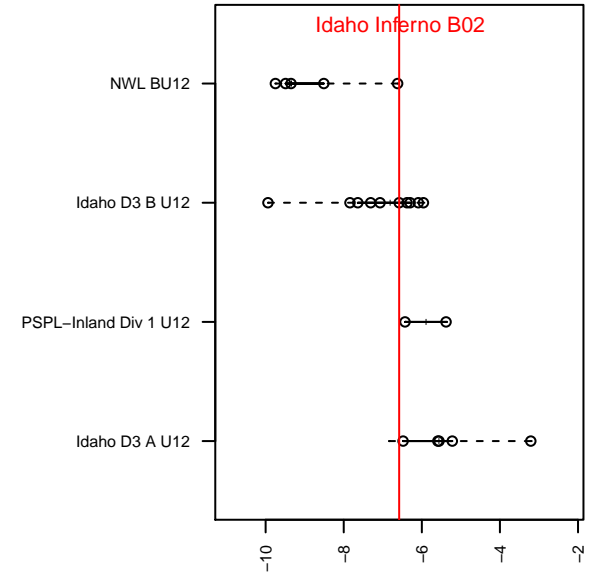

**attack and defense rating
relative to others at age
and all opponents in last 13 months**