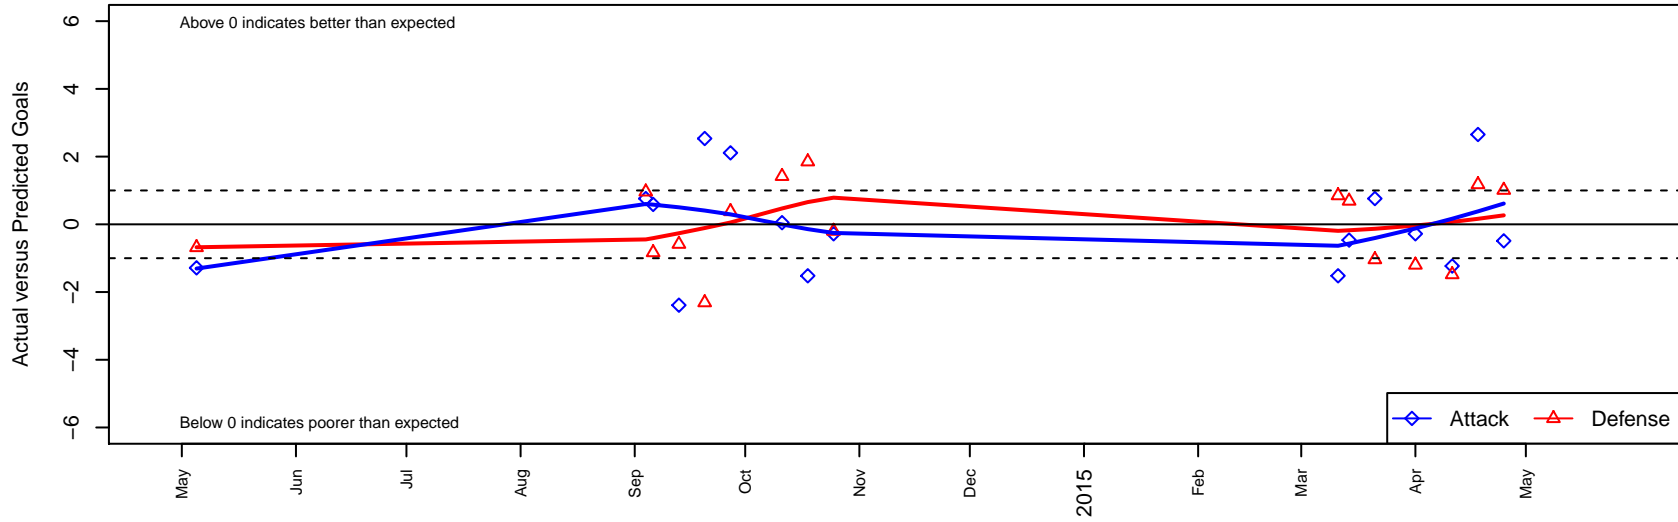

Idaho Inferno B02

, ID
 B02 total strength=441
 attack=0.31 defense=0.26
 fall league = Idaho D3 B U12
 spr league = Spr Idaho D3 B U12

alt names used:
 INFERNO
 INFERNO
 CROSSFIRE INFERNO (ID)

Venues played:
 2013 Spr Idaho D3 West U11
 2014 Idaho D3 B U12
 2014 Spr Idaho D3 B U12

Idaho Inferno B02
 Dots are actual minus expected GF (blue circles) and GA (red triangles).
 Blue line is smoothed change in attack strength. Red is smoothed change in defense strength.

**attack and defense variance (black dot)
relative to other teams
and top 10 in region**